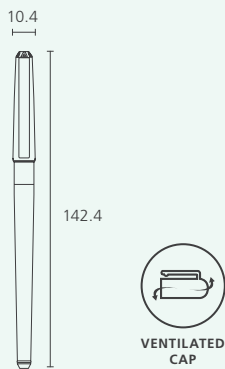

FX Style

- Stylish slim-body ballpoint pen
- Ensures smooth writing
- Available in 10 vivid colors (only for 0.5mm) for colorful writing and three ballpoint sizes (0.5mm / 0.7mm / 1.0mm)
- Clean and detailed writing

0.5mm
0.7mm
1.0mm

INK COLOR

CODE	LINE WIDTH	INK COLOR	CODE	LINE WIDTH	INK COLOR	CODE	LINE WIDTH	INK COLOR
2010200511	0.5mm	BLACK	2010200517	0.5mm	PINK	2010200521	0.7mm	BLACK
2010200512		BLUE	2010200518		PURPLE	2010200522		BLUE
2010200513		RED	2010200519		PEACOCK GREEN	2010200523		RED
2010200514		LIGHT GREEN	2010200520		BROWN	2010200524	BLACK	1.0mm
2010200515		YELLOW ORANGE			2010200525	BLUE		
2010200516		RED ORANGE			2010200526	RED		
UNIT	QTY/CTN (unit)	CBM	GROSS WEIGHT (kg)	LENGTH x WIDTH x HEIGHT (mm)				
DOZEN(12)	100	0.040	13.80	320 x 400 x 315