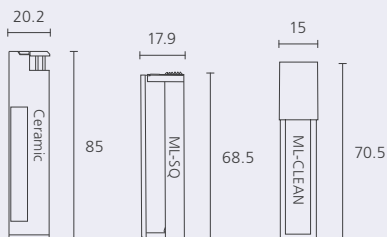

Lead Refills

Ceramic / ML-SQ / ML-Clean

- Strong Hi-Polymer lead offering smooth writing
- CERAMIC - High-quality premium lead
  - Available in 0.5mm / 0.7mm, HB / B
- ML-SQ - Lead for smooth and clear writing
  - Available in 0.5mm / 0.7mm, HB / 2B
- ML-CLEAN - Compact lead case
  - Available in 0.5mm / 0.7mm / 0.9mm, HB

CODE	ITEM	TYPE	UNIT	QTY/CTN (unit)	CBM	GROSS WEIGHT (kg)	LENGTH x WIDTH x HEIGHT (mm)
2100003267	CERAMIC	0.5 HB	DOZEN(12)	144	0.032	17.00	280 x 375 x 300
2100003268		0.5 B					
2100003271		0.7 HB		72	0.016	4.50	280 x 285 x 205
2100003272		0.7 B					
2100003504	ML-SQ	0.5 HB		240	0.038	20.80	390 x 390 x 250
2100003527		0.5 2B					
2100004513		0.7 HB				21.25	
2100003518		0.7 2B					
2100004501	ML-CLEAN	0.5 HB		240	0.032	15.92	325 x 420 x 235
2100004512		0.7 HB				16.00	
2100004514		0.9 HB				16.33