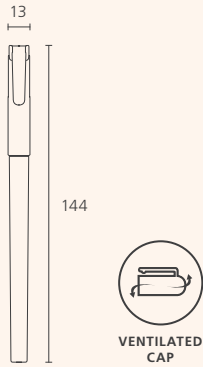

Love Pet

- Adorable designs with nine different puppies and color themes
- Stylish quadrangle barrel design
- Available in 9 bright colors