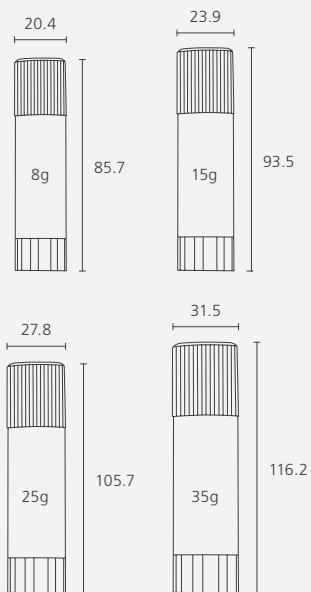

Glue Stick

- Attaches firmly, dries clear and fast
- Washable, acid-free, photo safe and non-toxic
- Available in 8g, 15g, 25g, 35g

<20 PCS CASE>