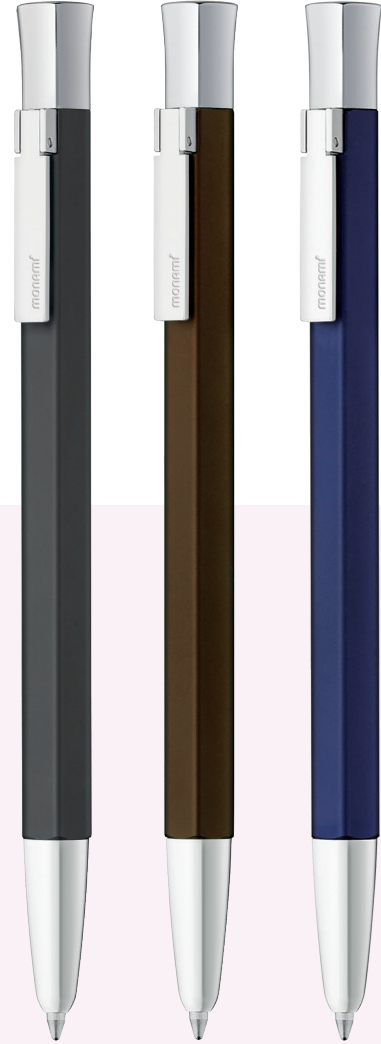

INK COLOR

CODE	LINE WIDTH	INK COLOR	UNIT	QTY/CTN (unit)	CBM	GROSS WEIGHT (kg)	LENGTH x WIDTH x HEIGHT (mm)
2010206001	1.0mm	BLACK	SET(1)	-	-	-	-

153 Gold

- Premium 153 ballpoint pen line coated with real gold
- Three body colors : Luxurious Yellow Gold, Romantic Rose Gold, Sophisticated White Gold
- Premium refills for smooth writing, compatible with standard 1.0mm / 0.7mm metal refills (ISO-12757-2)

PREMIUM WRITING INSTRUMENT

0.7mm

INK COLOR

BODY COLOR

CODE	LINE WIDTH	BODY COLOR	UNIT	QTY/CTN (unit)	CBM	GROSS WEIGHT (kg)	LENGTH x WIDTH x HEIGHT (mm)
2010209101	0.7mm	YELLOW GOLD	SET(1)	144	0.070	20.16	561 x 626 x 200
2010209102		WHITE GOLD					
2010209103		ROSE GOLD					

153 Respect

- Twist-retractable premium ballpoint pen with dense metal body
- Three deep dignified body colors
- Compatible with standard 1.0mm / 0.7mm metal refills (ISO-12757-2)

1.0mm

INK COLOR

BODY COLOR