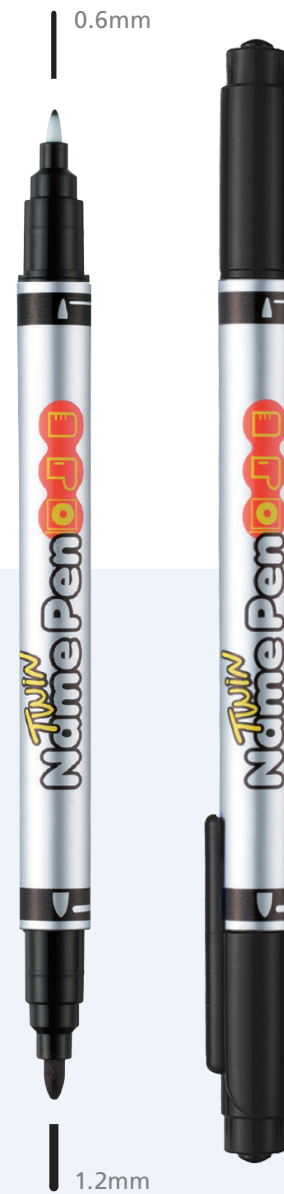

Twin Name Pen

- Twin type, two-in-one marker with medium and fine nibs
- Alcohol-based permanent ink
- For versatile marking: metal, glass, PVC, CDs, DVDs, and etc.

FINE MEDIUM

INK COLOR

CODE	NIB TYPE	INK COLOR	UNIT	QTY/CTN (unit)	CBM	GROSS WEIGHT (kg)	LENGTH x WIDTH x HEIGHT (mm)
2070001206	TWIN	BLACK	DOZEN(12)	100	0.015	6.00	165 x 345 x 255
2070001207		BLUE					
2070001208		RED					
2070001209		GREEN