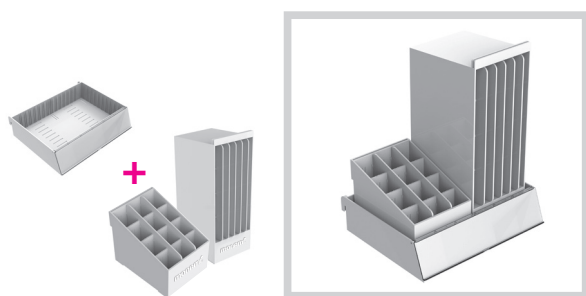

CODE
2242017509
UNIT
BOX
EA (unit)
6

Vertical **PRODUCT SIZE :** 197(W) x 3(D) x 67(H) mm

CODE
2242017510
UNIT
BOX
EA (unit)
6

TYPE D + TYPE A

TYPE D + TYPE B

TYPE D + TYPE A + TYPE B

TYPE D + Horizontal Divider + Vertical Divider for TYPE D