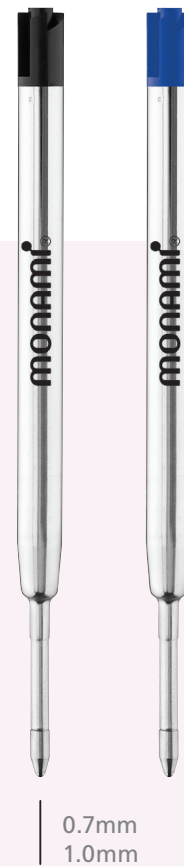

INK COLOR

BODY COLOR

CODE	LINE WIDTH	INK COLOR	BODY COLOR	UNIT	QTY/CTN (unit)	CBM	GROSS WEIGHT (kg)	LENGTH x WIDTH x HEIGHT (mm)
2010207508	0.7mm	BLACK	VINTAGE IVORY	SET(1)	144	0.038	10.20	486 x 410 x 190
2010207509			VINTAGE GREEN					
2010207510			VINTAGE PINK					
2010209610		BLUE	VINTAGE IVORY					
2010209611			VINTAGE GREEN					
2010209612			VINTAGE PINK					

153 Neo Milky

- 153 Neo ballpoint pen with a milky-colored concept
- Compatible with standard 1.0mm/0.7mm metal refills (ISO-12757-2)

INK COLOR

BODY COLOR

CODE	LINE WIDTH	INK COLOR	BODY COLOR	UNIT	QTY/CTN (unit)	CBM	GROSS WEIGHT (kg)	LENGTH x WIDTH x HEIGHT (mm)
2010207511	0.7mm	BLACK	WHITE MILK	SET(1)	144	0.038	10.20	486 x 410 x 190
2010207512			STRAWBERRY MILK					
2010207513			CHOCOLATE MILK					
2011001501		BLUE	WHITE MILK					
2012001501			STRAWBERRY MILK					
2013001501			CHOCOLATE MILK					

INK COLOR

CODE	LINE WIDTH	INK COLOR	CODE	LINE WIDTH	INK COLOR	CODE	LINE WIDTH	INK COLOR
2015181503	0.7mm	BLACK (1B)	2010204594	1.0mm	BLUE (2B)	2015211541	1.0mm	DARK GREEN (1B)
2010204591		BLACK (2B)	2015201535	0.7mm	DARK BROWN (1B)	2015191541		DARK GREEN (2B)
2015191503	1.0mm	BLACK (1B)	2015181535		1.0mm	DARK BROWN (2B)	2015201554	0.7mm
2010204593		BLACK (2B)	2015211535	DARK BROWN (1B)		2015181554	DARK BLUE (2B)	
2015181501	0.7mm	BLUE (1B)	2015191535	1.0mm	DARK BROWN (2B)	2015211554	1.0mm	DARK BLUE (1B)
2010204592		BLUE (2B)	2015201541		DARK GREEN (1B)	2015191554		DARK BLUE (2B)
2015191501	1.0mm	BLUE (1B)	2015181541	0.7mm	DARK GREEN (2B)			
UNIT	QTY/CTN (unit)		CBM		GROSS WEIGHT (kg)		LENGTH x WIDTH x HEIGHT (mm)	
SET(1) / SET(2)	288		0.039		1.12 / 2.24		307.5 x 666 x 190	