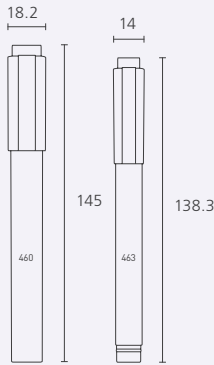

Deco Marker

460 463

- Water-based opaque acrylic marker that shows up well even on dark surfaces like posters
- Ideal for arts & crafts projects and home decorations
- Marks on various surfaces : wood, metal, plastic, glass, and etc.
- Available in 36 various colors including eight metallic colors & six fluorescent colors
- 463(X-Fine) : For decorating in fine detail and refinements

- BASIC SET
- VIVID SET
- PASTEL SET
- RICH SET
- METALLIC SET
- FLUORESCENT SET