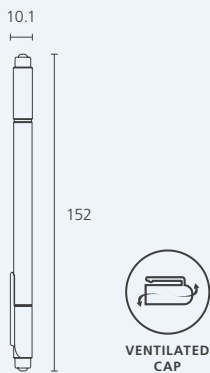

Twin Name Pen

- Twin type, two-in-one marker with medium and fine nibs
- Alcohol-based permanent ink
- For versatile marking: metal, glass, PVC, CDs, DVDs, and etc.

FINE MEDIUM

INK COLOR

CODE	NIB TYPE	INK COLOR	UNIT	QTY/CTN (unit)	CBM	GROSS WEIGHT (kg)	LENGTH x WIDTH x HEIGHT (mm)
2070001206	TWIN	BLACK	DOZEN(12)	100	0.015	6.00	165 x 345 x 255
2070001207		BLUE					
2070001208		RED					
2070001209		GREEN