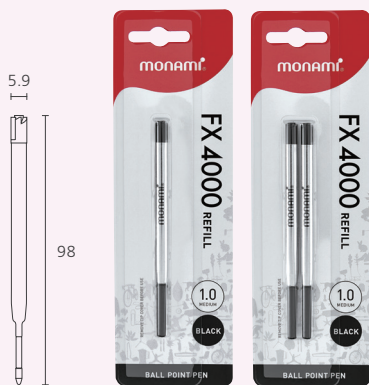

Monami FX 4000

- High-quality refill for Monami's premium ballpoint pens
- Monami's outstanding technology offers smooth and comfortable writing
- Compatible with products using international standard size refills (ISO-12757-2)
- Dark ink colors emphasize luxuriousness

INK COLOR

CODE	LINE WIDTH	INK COLOR	CODE	LINE WIDTH	INK COLOR	CODE	LINE WIDTH	INK COLOR	
2015181503	0.7mm	BLACK (1B)	2010204594	1.0mm	BLUE (2B)	2015211541	1.0mm	DARK GREEN (1B)	
2010204591		BLACK (2B)	2015201535	0.7mm	DARK BROWN (1B)	2015191541		DARK GREEN (2B)	
2015191503	1.0mm	BLACK (1B)	2015181535		1.0mm	DARK BROWN (2B)	2015201554	0.7mm	DARK BLUE (1B)
2010204593		BLACK (2B)	2015211535	DARK BROWN (1B)		2015181554	DARK BLUE (2B)		
2015181501	0.7mm	BLUE (1B)	2015191535	1.0mm	DARK BROWN (2B)	2015211554	1.0mm	DARK BLUE (1B)	
2010204592		BLUE (2B)	2015201541		DARK GREEN (1B)	2015191554		DARK BLUE (2B)	
2015191501	1.0mm	BLUE (1B)	2015181541	0.7mm	DARK GREEN (2B)				
UNIT	QTY/CTN (unit)		CBM		GROSS WEIGHT (kg)		LENGTH x WIDTH x HEIGHT (mm)		
SET(1) / SET(2)	288		0.039		1.12 / 2.24		307.5 x 666 x 190