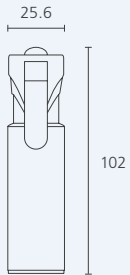

Magic Cap

- Wide chisel nib permanent marker
- For office, school, advertisements and posters
- Easy to carry with built-in pocket clip

CHISEL

INK COLOR

CODE	NIB TYPE	INK COLOR	UNIT	QTY/CTN (unit)	CBM	GROSS WEIGHT (kg)	LENGTH x WIDTH x HEIGHT (mm)
2080003701	CHISEL	BLUE	DOZEN(12)	30	0.034	11.50	335 x 340 x 295
2080003702		RED					
2080003703		BLACK					