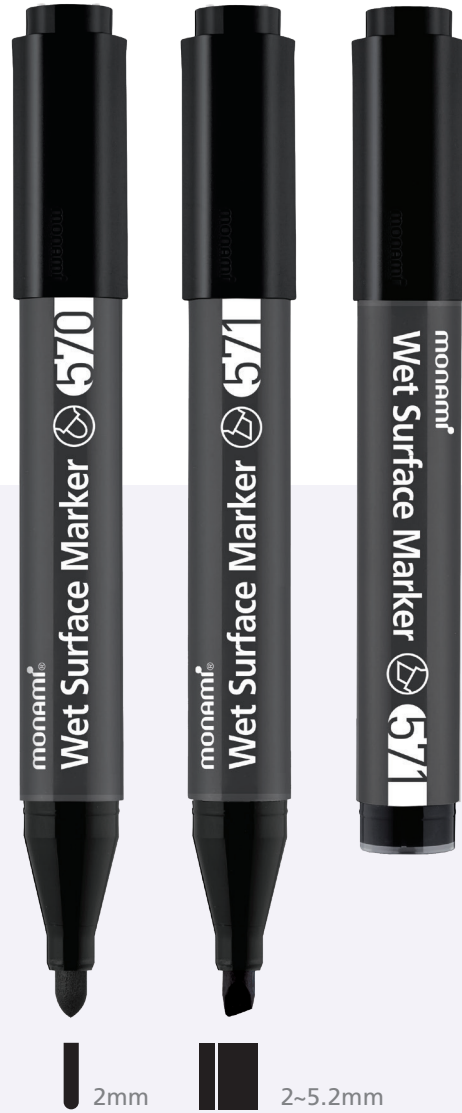

2mm

2~5.2mm

BULLET CHISEL

INK COLOR

CODE	NIB TYPE	INK COLOR	UNIT	QTY/CTN (unit)	CBM	GROSS WEIGHT (kg)	LENGTH x WIDTH x HEIGHT (mm)
2080140502	BULLET(570)	BLACK	DOZEN SET(12)	12	0.049	6.20	435 x 455 x 245
2080140503	CHISEL(571)