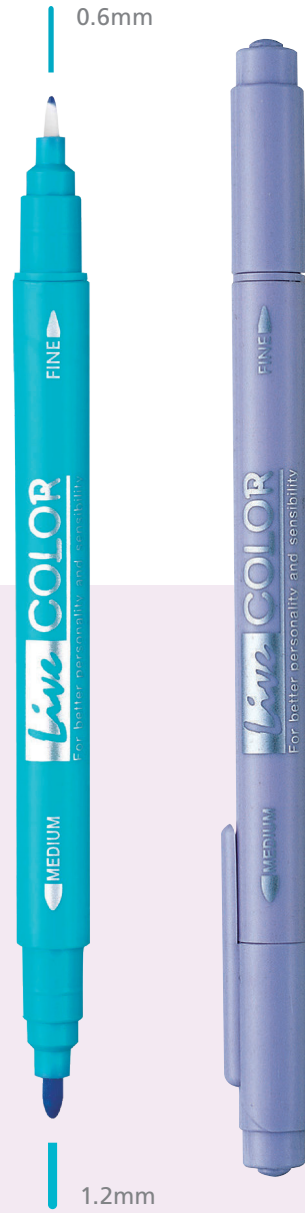

INK & BODY COLOR

PALE ORANGE	CREAM ORANGE	BABY PINK	PURE PINK	PINK	ROSE	CORAL	RED	DEEP ORANGE	ORANGE	GOLD YELLOW	YELLOW	LIME YELLOW
YELLOW GREEN	LIGHT GREEN	GREEN	DARK GREEN	EMERALD GREEN	MINT GREEN	PEACOCK BLUE	WATER BLUE	SKY BLUE	LIGHT BLUE	BLUE	PRUSSIAN BLUE	BLUE CELESTE
PURPLE	LAVENDER	LILAC	VIOLET	RED VIOLET	MAGENTA	RED WINE	CHOCOLATE	GREY	BLACK	F-PINK	F-ORANGE	F-YELLOW