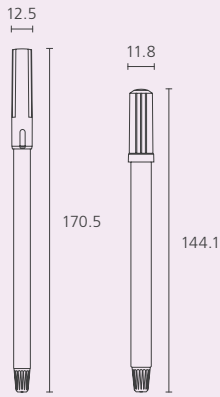

Brush Pen / Brush Pen Fine

- Water-based brush pen for calligraphy, drawing and other purposes
- Able to express various thickness with the real brush
- Includes one ink refill in a package

CODE	ITEM	INK COLOR	UNIT	QTY/CTN (unit)	CBM	GROSS WEIGHT (kg)	LENGTH x WIDTH x HEIGHT (mm)
2056161503	BRUSH	BLACK	DOZEN SET(12)	40	0.104	15.24	445 x 485 x 480
2056171503	FINE BRUSH