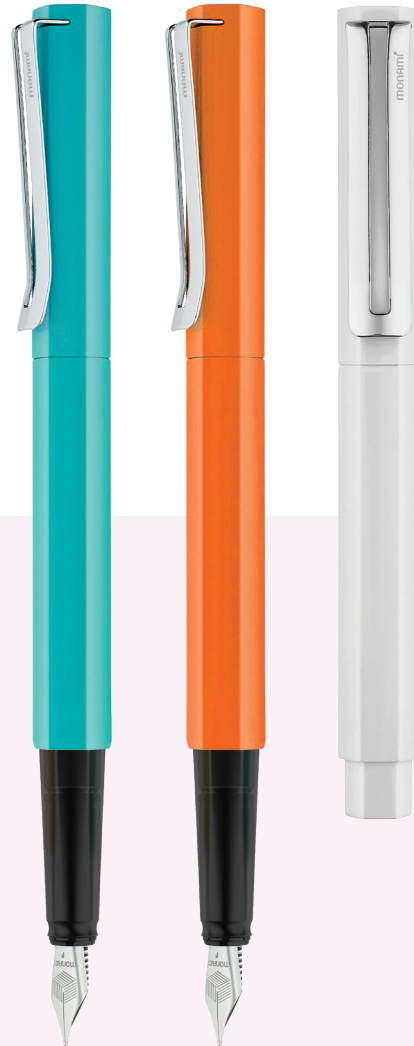

153 ID

- Premium ballpoint pen with metal body
- Four sensuous body colors with a matt finish
- Compatible with standard 1.0mm / 0.7mm metal refills (ISO-12757-2)

1.0mm

INK COLOR

BODY COLOR

CODE	LINE WIDTH	INK COLOR	BODY COLOR	UNIT	QTY/CTN (unit)	CBM	GROSS WEIGHT (kg)	LENGTH x WIDTH x HEIGHT (mm)
2010207601	1.0mm	BLACK	MIDNIGHT	SET(1)	144	0.040	8.40	510 x 410 x 190
2010207602			OATMEAL					
2010207603			TANGERINE					
2010207604			SMOKY					
2010209606		BLUE	MIDNIGHT					
2010209607			OATMEAL					
2010209608			TANGERINE					
2010209609			SMOKY					

153 ID Mechanical Pencil

- High-quality mechanical pencil with metal body
- Easy to use with its low-centered design and no-slip grip
- Sophisticated design with clear colors and a smooth, glossy body
- Available in three body colors with 0.5mm lead

153 Neo Fountain Pen

- 153 Neo reborn as a fountain pen with a colorful bodies
 - Enhanced portability with a shorter barrel and metal clip
 - Apply the fine tip for more precise writing
 - Combine ink cartridges and converters for various colors
- * Compatible with international standard ink cartridges