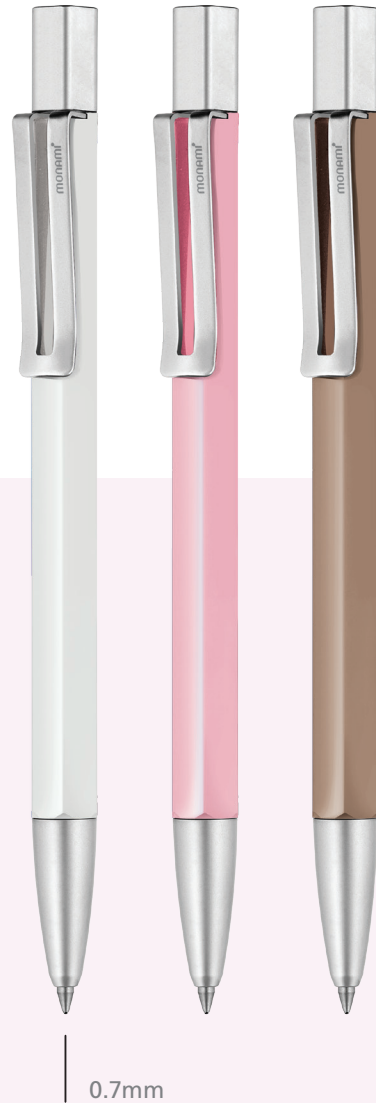

153 Neo Vintage

- 153 Neo ballpoint pen with a body of vintage color
- Decorated with antique chrome-plated parts with a matt finish
- Compatible with standard 1.0mm / 0.7mm metal refills (ISO-12757-2)

INK COLOR

BODY COLOR

CODE	LINE WIDTH	INK COLOR	BODY COLOR	UNIT	QTY/CTN (unit)	CBM	GROSS WEIGHT (kg)	LENGTH x WIDTH x HEIGHT (mm)
2010207508	0.7mm	BLACK	VINTAGE IVORY	SET(1)	144	0.038	10.20	486 x 410 x 190
2010207509			VINTAGE GREEN					
2010207510			VINTAGE PINK					
2010209610		BLUE	VINTAGE IVORY					
2010209611			VINTAGE GREEN					
2010209612			VINTAGE PINK					

153 Neo Milky

- 153 Neo ballpoint pen with a milky-colored concept
- Compatible with standard 1.0mm/0.7mm metal refills (ISO-12757-2)

INK COLOR

BODY COLOR

CODE	LINE WIDTH	INK COLOR	BODY COLOR	UNIT	QTY/CTN (unit)	CBM	GROSS WEIGHT (kg)	LENGTH x WIDTH x HEIGHT (mm)
2010207511	0.7mm	BLACK	WHITE MILK	SET(1)	144	0.038	10.20	486 x 410 x 190
2010207512			STRAWBERRY MILK					
2010207513			CHOCOLATE MILK					
2011001501		BLUE	WHITE MILK					
2012001501			STRAWBERRY MILK					
2013001501			CHOCOLATE MILK					