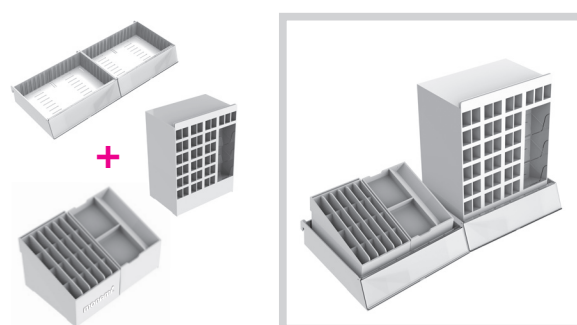

TYPE D + TYPE E + TYPE F