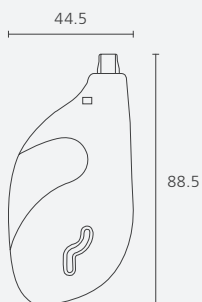

Correction Tape

- Precisely covers up errors made by pens or markers
- Tape lays down smoothly with no creases
- Super-strong polymer backed tape resists tearing, fixes mistakes instantly with no mess

CODE	ITEM	UNIT	QTY/CTN (unit)	CBM	GROSS WEIGHT (kg)	LENGTH x WIDTH x HEIGHT (mm)
2090010501	5mm x 8m	SET(1)	240	0.031	6.20	360 x 500 x 170