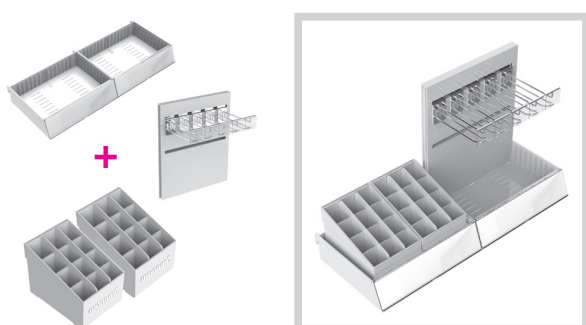

TYPE D + TYPE B + TYPE C